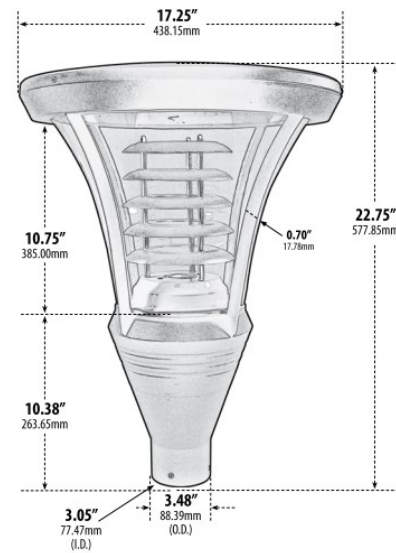

Project Name:

Type:

Quantity:

**FIXTURE SPECIFICATIONS**

**INTENDED USE**

The Alcon Lighting 11406 Architectural LED Post Light Fixture is designed to work in building perimeter areas and public spaces to compliment a wide variety of architectural styles. Area Lights provide high light efficiency. Outdoor post lights create a nostalgic atmosphere and are best applied in parking lots, plazas, shopping malls, gardens, roadways, and areas with pedestrian activity.

**FEATURES**

**Construction:** Powder coated cast aluminum post top. Pre-wired with UL listed wire/cable.

**Finish:** Black

**Listing:** ETL Approval Pending

*Pole supplied by others*

**ORDERING INFORMATION** Example: (11406-20-30K-10R)

Model	Wattage   Lumens   Voltage	Color Temperature
<b>11406</b>	<b>20</b> 20 Watts   2050 lms   120-277V	<b>30K</b> 3000K
	<b>30</b> 30 Watts   2700 lms   85-265V	<b>50K<sup>1</sup></b> 5000K
		<b>65K<sup>2</sup></b> 6500K

<sup>1</sup> Only available for 20W  
<sup>2</sup> Only available for 30W